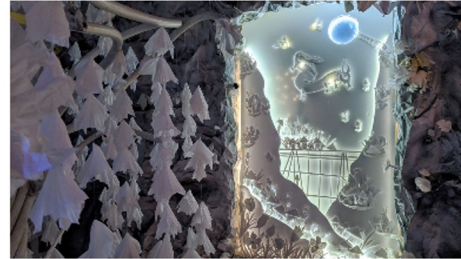

IN THE NEWS

The New York Times

Colorado Public Radio THE DENVER POST

LATERCERA

303MAGAZINE.COM

Denverite

BOULDER WEEKLY

Westword

stir world
see. think. inspire. reflect

Westword

| ART |

Inside Prismajic's *Shiki Dreams*, a Sequel to *Natura Obscura*

CORINNE ANDERSON | FEBRUARY 16, 2020 | 8:47AM